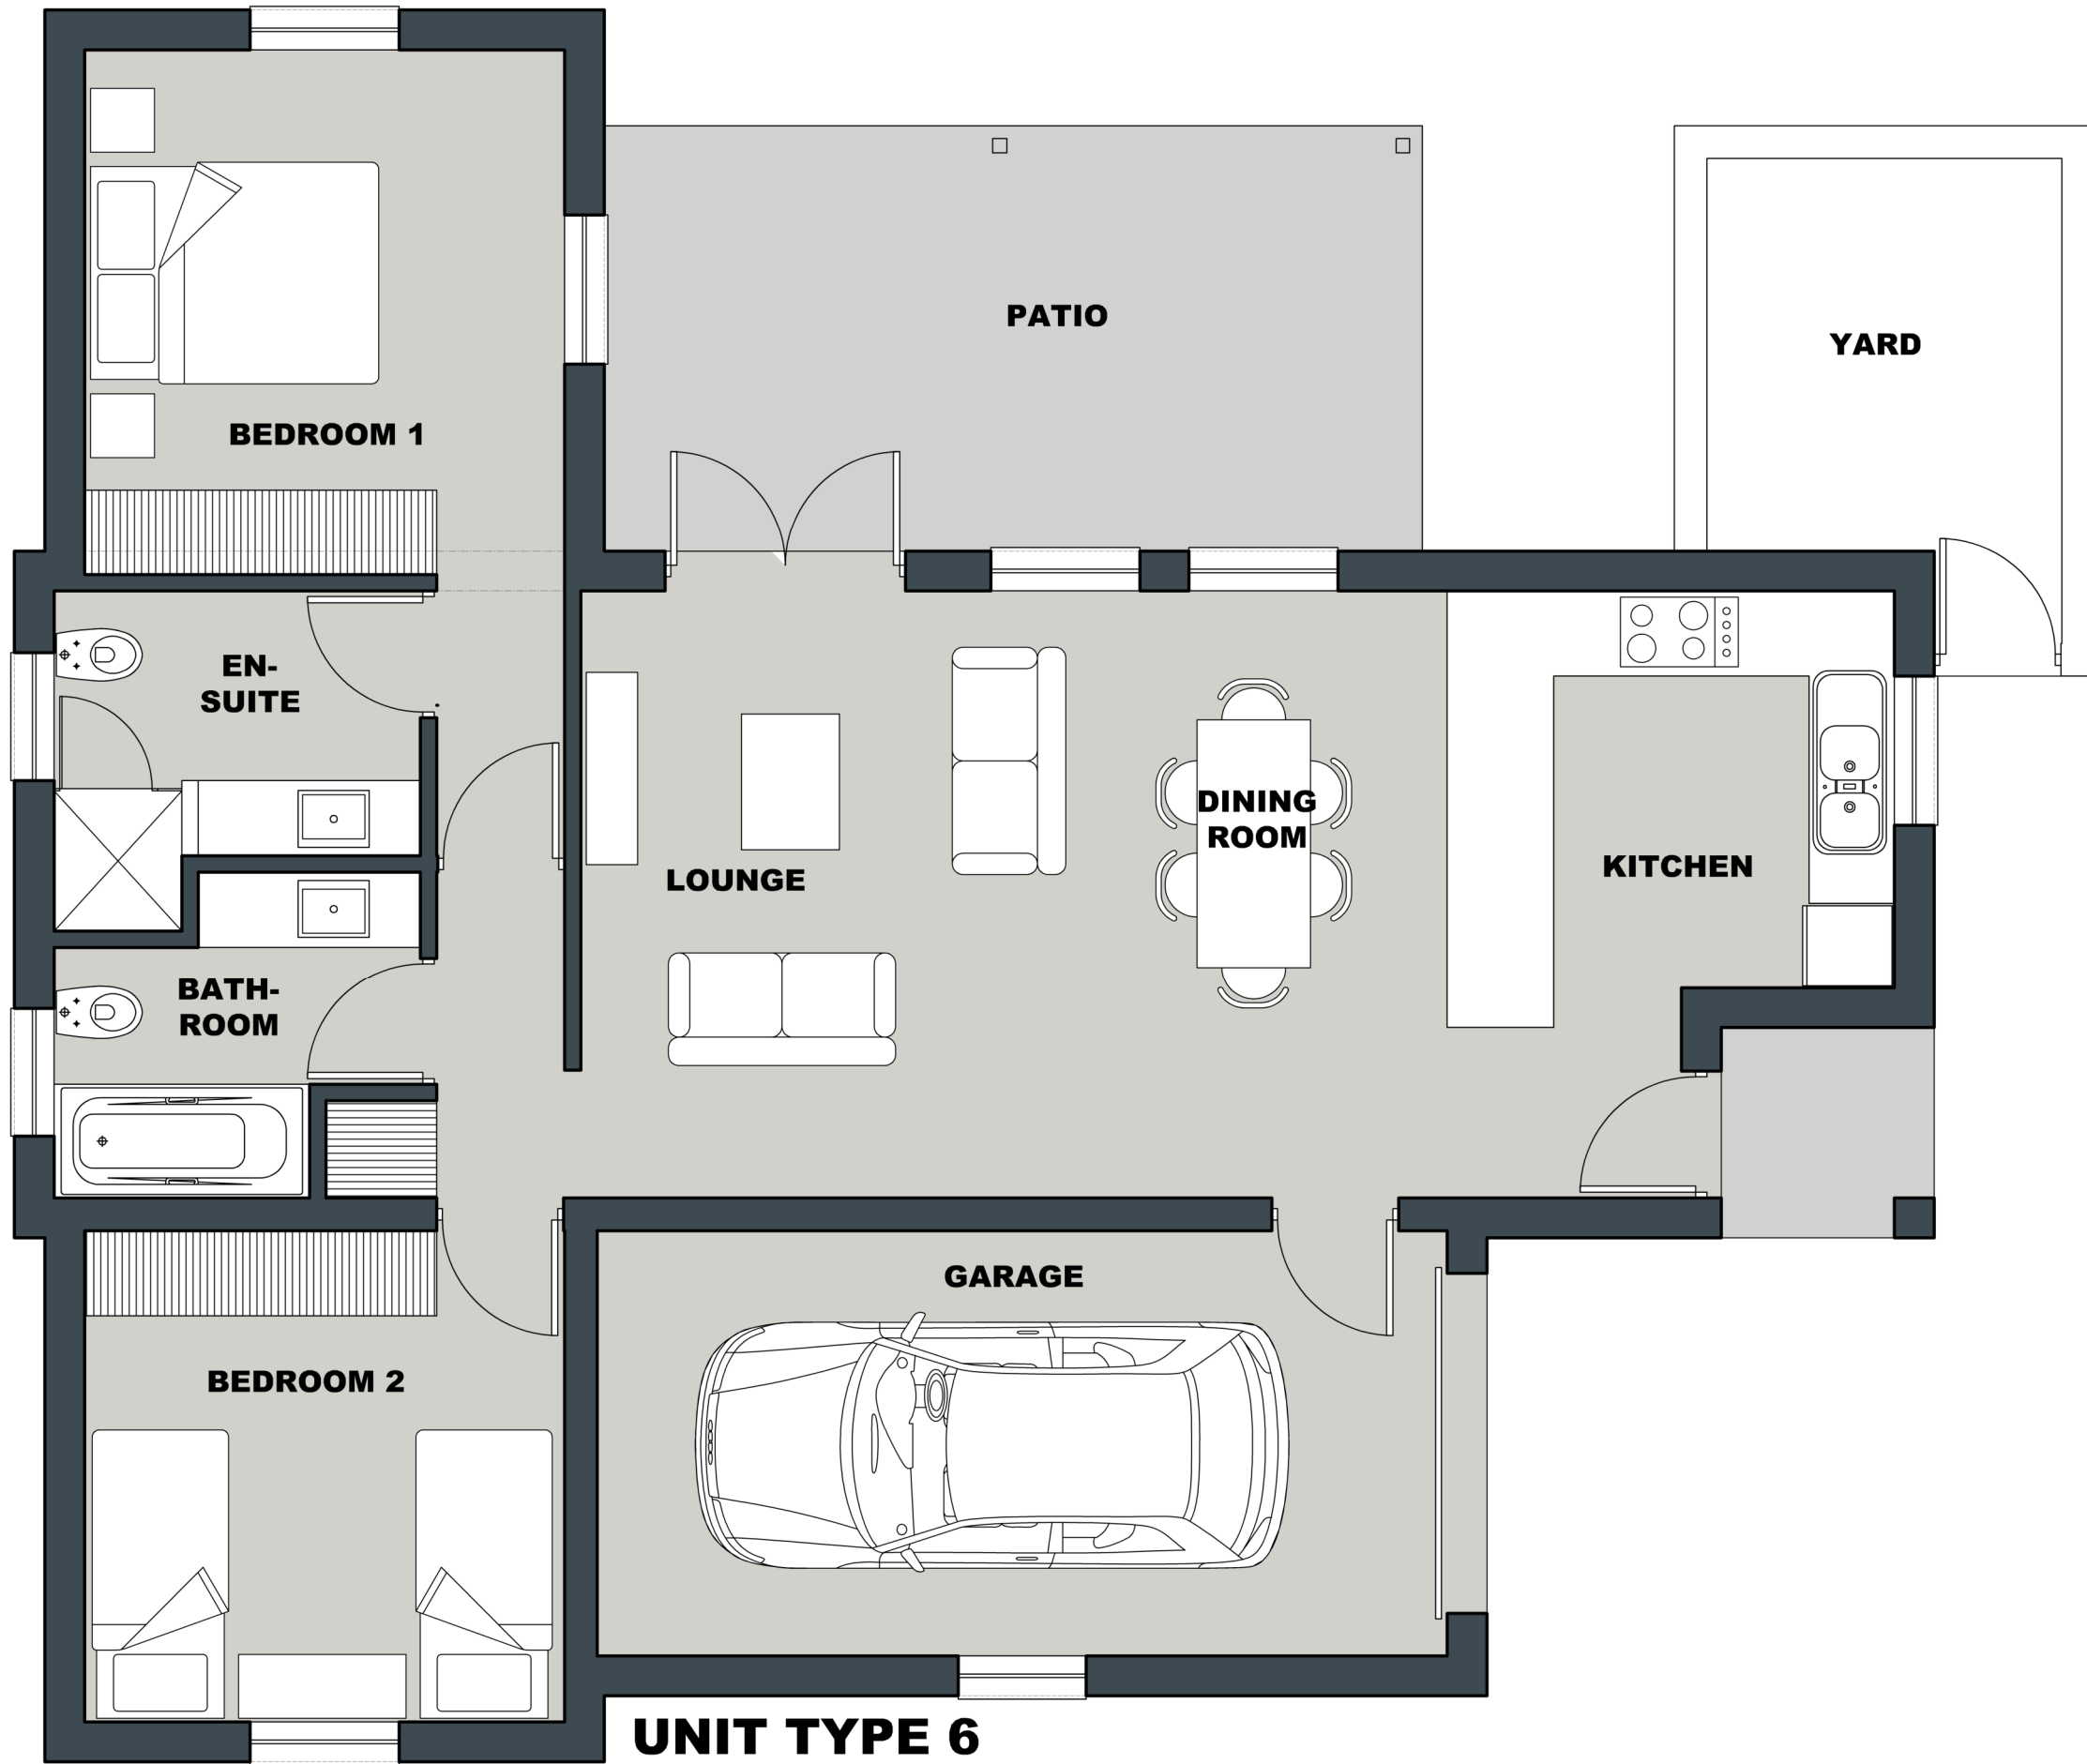

13320

12355

UNIT TYPE 6

scale 1:50

Proposed Lifestyle Village for Ellenrust Properties CC, Stilbaai.

House:
 Covered Stoep:
 Open Yard:

115.0m²
 17.3m²
 9.8m²